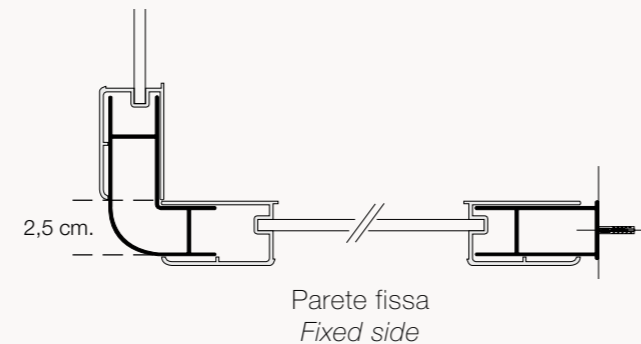

PROSPETTO DI MONTAGGIO / ASSEMBLAGE

Considerare il montante d'angolo di cm. 2,5 di spessore sulla porta

Consider the corner profile 2,5 cm. of thickness on the door

TAMPONAMENTI / PANNELLING

La porta serie LAIT è disponibile nelle seguenti tipologie: stampato naturale, trasparente e polistirene

The door of range LAIT is different panning: natural glass, transparent and polystyrene